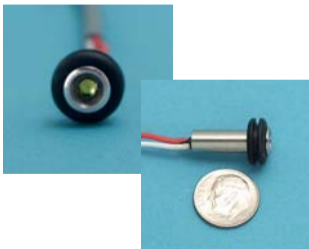

# MICROSTAR™

**HOUSING: 316 STAINLESS**

**NOTE:**  
**SMALLEST SELF CONTAINED**  
**LED ON THE MARKET,**  
**ONLY NEEDS 1/4" BORE**  
**FOR HOUSING OR 3/8"**  
**IF USED WITH GROMMET.**  
**MICROSTAR SITS FLUSH**  
**IN RECESSED AREA.**  
**WATERPROOF.**

**12 VOLT DC**

(size)

S0801-0000

1/4"

0.312"

0.09"

0.825"

(wire)

24.00"

white

(lb)

0.02

S0801-000R

1/4"

0.312"

0.09"

0.825"

24.00"

yellow

0.02

**24 VOLT DC**

S0802-0000

1/4"

0.312"