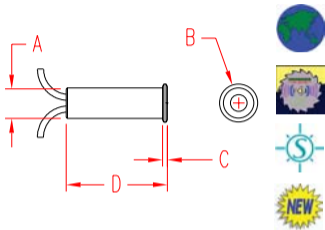

# MICROSTAR™

**HOUSING: 316 STAINLESS**

**NOTE:**  
**SMALLEST SELF CONTAINED**  
**LED ON THE MARKET,**  
**ONLY NEEDS 1/4" BORE**  
**FOR HOUSING OR 3/8"**  
**IF USED WITH GROMMET.**  
**MICROSTAR SITS FLUSH**  
**IN RECESSED AREA.**  
**WATERPROOF.**

**ITEM**

**A**

**B**

**C**

**D**

**E**

**COLOR**

**WT**

**12 VOLT DC**

(size)

S0801-0000

1/4"

0.312"

0.09"

0.825"

(wire)

0.825"

24.00"

yellow

0.02

**24 VOLT DC**

S0802-0000

1/4"

0.312"