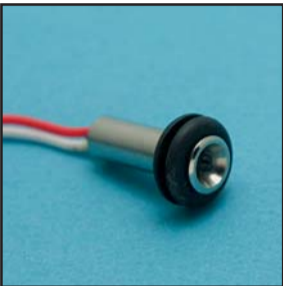

# MICROSTAR™

**HOUSING: 316 STAINLESS**

**NOTE:**  
**SMALLEST SELF CONTAINED**  
**LED ON THE MARKET,**  
**ONLY NEEDS 1/4" BORE**  
**FOR HOUSING OR 3/8"**  
**IF USED WITH GROMMET.**  
**MICROSTAR SITS FLUSH**  
**IN RECESSED AREA.**  
**WATERPROOF.**

**12 VOLT DC**

(size)

S0801-0000

1/4"

0.312"

0.09"

0.825"

(wire)

0.825"

24.00"

yellow

0.02

**24 VOLT DC**

S0802-0000

1/4"

0.312"