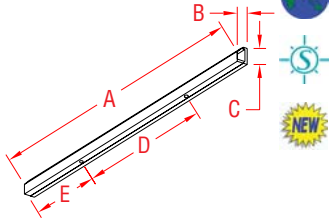

MICRO STAR™ TRACK LIGHT

COMPOSITE

ITEM

A

B

C

D

E

WT

(lb)

S0830-0000

17.75"

0.60"

0.88"

8.75"

4.50"

0.43

NOTE:

Package contains (1) patented track light with two super bright white LED lights, mounting shoe, end caps, electrical connector and mounting screws. Lights are embedded in water resistant material and connection wires are provided on each end for easy connection to additional track lights. Complies with California Efficiency Standards. Use with Micro Star™ Power Pack.