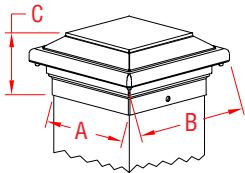

RAILEASY™ POST CAP - LED

ITEM

A

B

C

WT

(lb)

PVC

S0985-0000

4.03"

5.69"

2.19"

0.30

CAST ALUMINUM

S0985-0002

4.03"

5.50"

2.63"

0.80

NOTE:

Post cap includes 4 super bright white LED lights in each corner. It provides sufficient lighting for stairs and walkways. Cap fits over standard 4"x 4" vinyl sleeves and is compatible with the RailEasy™ Sleeve and Micro Star™ Transformer. Post cap arrives pre-wired for easy and quick installation.