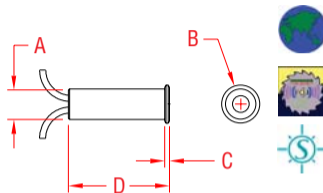

MICRO STAR™

HOUSING: 316 STAINLESS

NOTE:
SMALLEST SELF CONTAINED
LED ON THE MARKET,
ONLY NEEDS 1/4" BORE
FOR HOUSING OR 3/8"
IF USED WITH GROMMET.
MICRO STAR™ SITS FLUSH
IN RECESSED AREA.
WATERPROOF.

ITEM

A

B

C

D

WIRE COLOR

WT

(size)

(length)