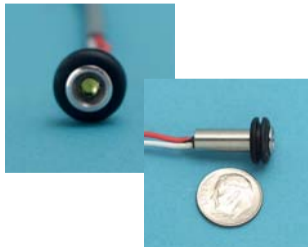

MICRO STAR™

HOUSING: 316 STAINLESS

NOTE:
SMALLEST SELF CONTAINED
LED ON THE MARKET,
ONLY NEEDS 1/4" BORE
FOR HOUSING OR 3/8"
IF USED WITH GROMMET.
MICRO STAR™ SITS FLUSH
IN RECESSED AREA.
WATERPROOF.

ITEM

A

B

C

D

WIRE COLOR

WT

(size)

(length)

(lb)

12 VOLT

S0801-0000

1/4"

0.312"

0.09"

0.825"

24.00"

white

0.02

S0801-000R

1/4"

0.312"

0.09"

0.825"

24.00"