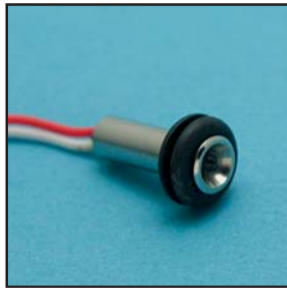

MICRO STAR™

HOUSING: 316 STAINLESS

NOTE:
SMALLEST SELF CONTAINED
LED ON THE MARKET,
ONLY NEEDS 1/4" BORE
FOR HOUSING OR 3/8"
IF USED WITH GROMMET.
MICRO STAR™ SITS FLUSH
IN RECESSED AREA.
WATERPROOF.

ITEM